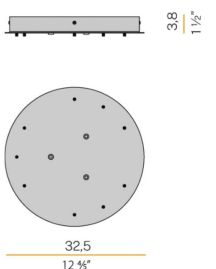

XM03301.533.0002

Canopy for power supply and suspension of 3 Zero Shapes Horizontal models, with DALI/Push DIM drivers.