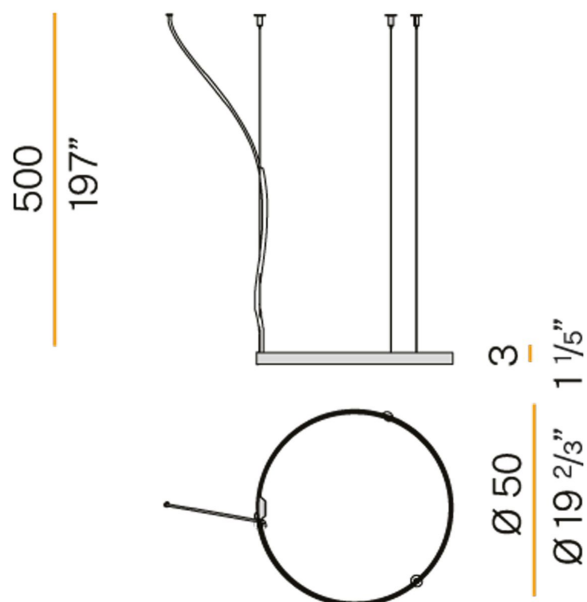

Technical drawing

Accessories / canopy

XM03301.511.0002

Canopy for power supply of 1 Zero Shapes Horizontal model, with DALI/Push DIM drivers.

XM03301.522.0002

Canopy for power supply of 2 Zero Shapes Horizontal models, with DALI/Push DIM drivers.