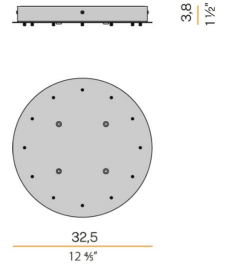

XM03301.534.0002

Canopy for power supply and suspension of 4 Zero Shapes Horizontal models, with DALI/Push DIM drivers.