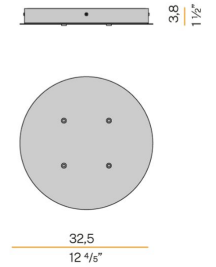

XM03301.524.0002

Canopy for power supply of 4 Zero Shapes Horizontal models, with DALI/Push DIM drivers.