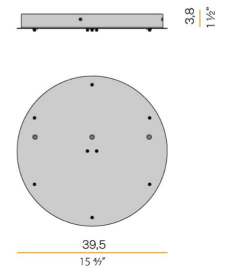

XM03401.553.0002

Canopy for power supply and suspension of 2 Zero Shapes Horizontal and 1 Zero Round Vertical models, with DALI/Push DIM drivers.