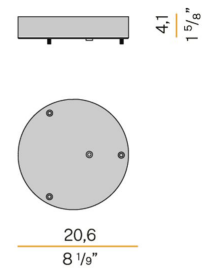

XM03301.531.0002

Canopy for power supply and suspension of 1 Zero Shapes Horizontal model, with DALI/Push DIM drivers.