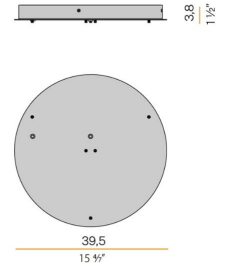

XM03401.552.0002

Canopy for power supply and suspension of 1 Zero Shapes Horizontal and 1 Zero Round Vertical models, with DALI/Push DIM drivers.