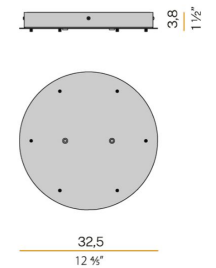

XM03301.532.0002

Canopy for power supply and suspension of 2 Zero Shapes Horizontal models, with DALI/Push DIM drivers.