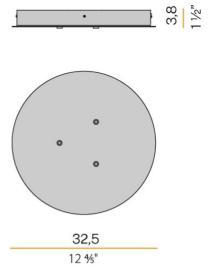

XM03301.523.0002

Canopy for power supply of 3 Zero Shapes Horizontal models, with DALI/Push DIM drivers.