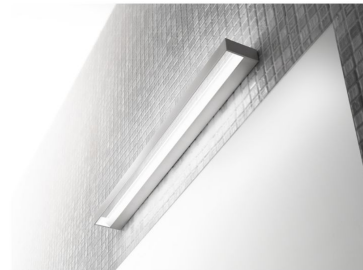

ZERO

220-240V AC ON-OFF

A03501.050.0401

Ceiling or wall lighting fixture for interiors, with direct and indirect light emission. Pickled sheet metal structure in white, bronze or matt brass polyacrylic paint, or with gold leaf coating, or in polished stainless steel. Specular aluminium reflector. Cover in brass with white, bronze or matt brass polyacrylic paint, or with gold leaf coating, or with galvanic chrome plating. Extruded polycarbonate diffuser with opaline finish.