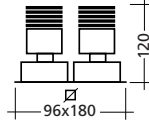

W • lm	Standard	DALI Dimm
2x(6 W • 890 lm)	L AN4213230	L AN4213240
2x(9 W • 1250 lm)	L AN4213231	L AN4213241

3000K - 4000K • 1300 gr